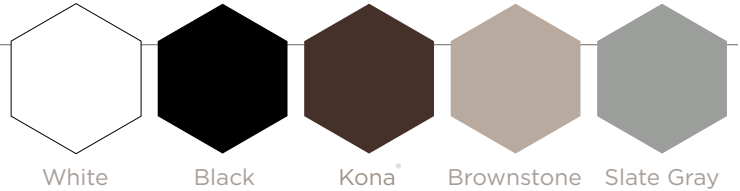

Premier Railing®

AZEK Premier Railing® offers the beauty and feel of real wood railing coupled with the added strength of performance materials. This line has a classic Victorian profile, giving you a high-end look that lasts, with quick and easy installation.